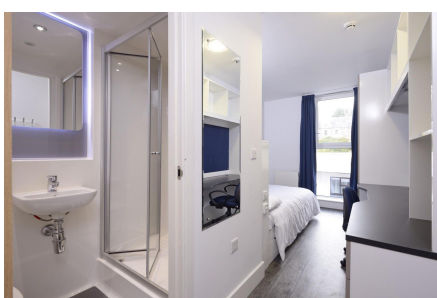

Location

Brae House is located five minutes' walk from Edinburgh's famous Royal Mile, Holyrood Palace, Holyrood Park and the Scottish Parliament. A 35-minute walk or a 15-minute bus journey will take you to Basil Paterson Edinburgh.

Facilities at Brae House

24-hour reception

Free WiFi

Study desk and chair

Games Room

¾ size double beds

Shared fully-equipped kitchen

Laundry room

Ensuite bathroom

Linen & towels

The Language School Company Ltd.
T/A Basil Paterson Edinburgh
Registered Number: 1293463

OISE Registered office
Binsey Lane
Oxford OX2 0EY