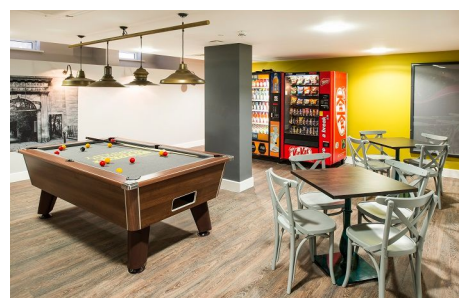

Location

Brae House is located five minutes' walk from Edinburgh's famous Royal Mile, Holyrood Palace, Holyrood Park and the Scottish Parliament. A 35-minute walk or a 15-minute bus journey will take you to Basil Paterson Edinburgh.

Facilities at Brae House

24-hour reception

Free WiFi

Study desk and chair

Games Room

¾ size double beds

Shared fully-equipped kitchen

Laundry room

Ensuite bathroom

Linen & towels

The Language School Company Ltd.
T/A Basil Paterson Edinburgh
Registered Number: 1293463

OISE Registered office
Binsey Lane
Oxford OX2 0EY