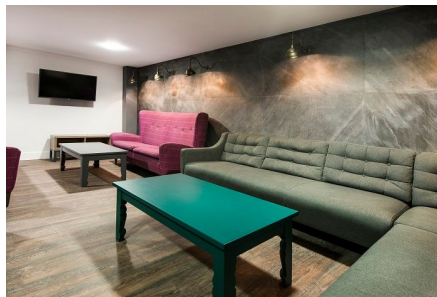

Brae House
Self-catered summer residence
£260 per week in June (available from 16th)
£300 per week in July
£440 per week in August